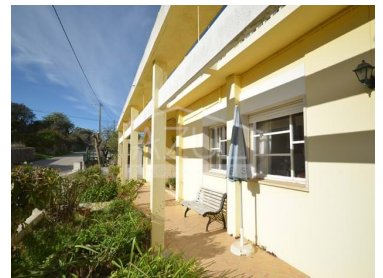

Loulé (São Sebastião) - Villa

3
Bedrooms

1
Bathrooms

207
Area (m²)

621
Land Area (m²)

280 000 €
(EUR €)

3 Bed Country Villa

This single storey three bedroom villa is located in a quiet area, with easy access to all facilities, and includes multiple annexes, plus an option to purchase a plot of 1.176 m².

Whilst the house is in need of some updating, there are a lot of original features that can be retained, and the layout would not need to be altered. The three annexes allow you to create a studio, home office or guest accommodation, and there is ample outdoor space. An ideal renovation project for someone looking to create a home to their own tastes, without the necessity (and delay) of submitting a project to the council.