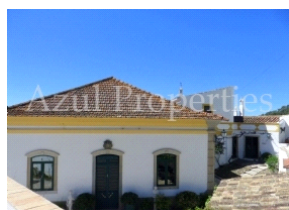

Manor House + 6 Cottages-Serra do Caldeirão

Ref: 1025-1204 - Area: Salir - Bedrooms: 8 - Price: € 1,200,000

Bathrooms: 6 - Built area: 655m² - Land area: 9735m²

Impressive property dated 1897 consisting of a manor house and 6 charming annex apartments, with an idyllic surround, perfect for B&B.

Features

- Open fire
- Cloakroom
- Water from own spring
- Plenty of shaded seating areas
- Mosquito screens
- Air conditioning
- Garden
- Built in 1987 entirely renovated
- 15 mins to S. Brás town
- Central heating
- Garage
- Pre instal. of solar panels
- 40 mins to airport