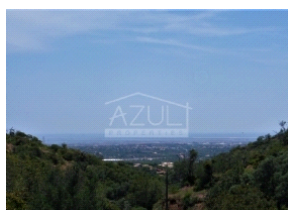

Old house with land - near Estói

Ref: 1009-2020 - Area: Estoi - Bedrooms: 0 - Price: € 190,000

Bathrooms: 0 - Built area: 130m² - Land area: 15585m²

An old farmhouse with a large plot, located in a rural area with open south facing views to the coast and countryside.

Features

- Sea view
- Year built pre-51
- Open views to the countryside and sea
- South Facing
- Mains water available
- Traditional building details can be recovered
- Near bars/restaurants
- Possib. const. up to 250 m2 including pool and 1 floor
- Land zoning: Área Florestal de Proteção