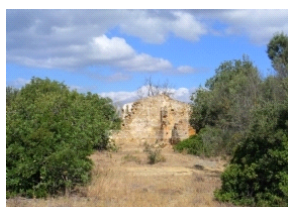

## Plot with ruin - near Quarteira

Ref: 1009-1920 - Area: Fonte Santa - Bedrooms: 0 - Price: € 480,000

Bathrooms: 0 - Built area: 203m<sup>2</sup> - Land area: 16667m<sup>2</sup>

A property consisting of a ruin and associated land, a good size, with a large, easy access.

### Features

- South Facing
- Located 2 km from Quarteira
- Year built pre-51
- 2 Accesses in asphalt (North and South)
- Mains water
- Countryside and sea views