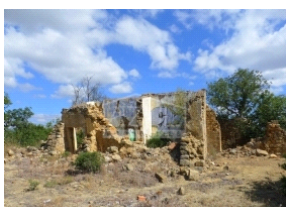

## Plot with ruin - near Quarteira

Ref: 1009-1920 - Area: Fonte Santa - Bedrooms: 0 - Price: € 480,000

Bathrooms: 0 - Built area: 203m<sup>2</sup> - Land area: 16667m<sup>2</sup>

A property consisting of a ruin and associated land, a good size, with a large, easy access.

### Features

- South Facing
- Located 2 km from Quarteira
- Year built pre-51
- 2 Accesses in asphalt (North and South)
- Mains water
- Countryside and sea views