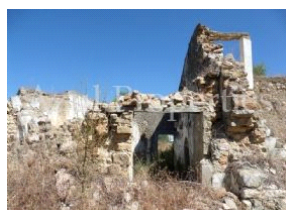

## 2 Ruins with Plot-Monte Trigo near São Brás

Ref: 1009-1834 - Area: Estoi - Bedrooms: 0 - Price: € 64,000

Bathrooms: 0 - Built area: 260m<sup>2</sup> - Land area: 846m<sup>2</sup>

Property located 5 minutes from S. Brás de Alportel consisting of two ruins and a plot of land, which offers the possibility of building one large house or two smaller houses.

### Features

- Possible to build 2 villas
- More 2 ruins close by to sell Ref: 1009-1761
- Possible to build up to 500m<sup>2</sup>
- Quiet area